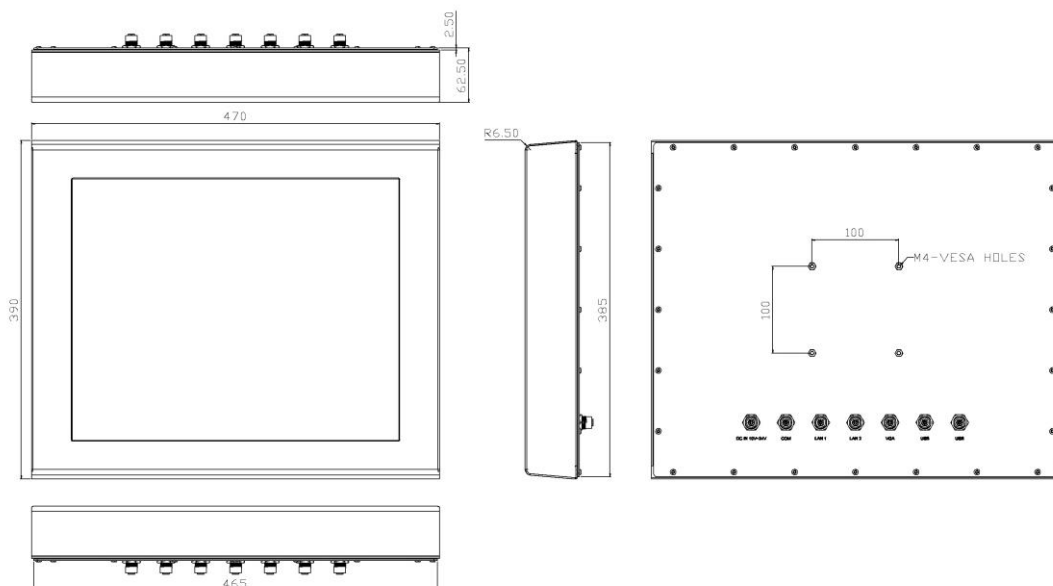

## Features

- ⊙ 19" SXGA support 1280 x 1024 pixels
- ⊙ Intel® Pentium®/Celeron® Braswell SoC Processor
- ⊙ 5 wire resistive touch screen
- ⊙ IP65 (Waterproof I/O with M12 connector)
- ⊙ VESA Mount

## Introduction

The SPC-1950T panel pc computer is an all-in-one and compact system designed around a highly integrated Intel® Graphics Media Accelerator (GMA) chipset motherboard computer which is equipped with a 19-inch TFT LCD display. Features an embedded Intel® Pentium®/Celeron® Braswell processor CPU, it offers a compact design for limited space environments to meet the demanding performance requirements of business and industrial applications including factory / warehouse / home automation, Digital Signage, kiosk, network communication and information terminal.

# Specifications

Display	Display Type	19" SXGA TFT LCD
	Resolution	1280 x 1024 pixels
	Luminance / Brightness	350 cd/m <sup>2</sup> (w/o Touch), Optional 1500 cd/m <sup>2</sup>
	Backlight MTBF	LED Backlight, 30,000 hrs
	Touch Screen Type	5 Wire Resistive Touch Screen with USB Interface
Main System	System Board	Mini-ITX Form Factor, Dimension: 170 x 170 mm
	CPU	Intel® Pentium®/Celeron® Braswell SoC N3150/N3160 Quad core processor
	Chipset	Intel® Gen8 Graphics DX11, OGL3.2
	Memory Slots	Dual channel DDR3L 1333/1600 MHz SO-DIMM, Support up to 8 GB of system memory
	Onboard Graphic	Integrated graphic
	Audio	High Definition Audio
	LAN	Integrated Dual Realtek RTL8111G Gigabit Ethernet
Storage	Drive Bay	1 x mSATA SSD bay
I/O Connectors		1 x VGA, 2 x LAN
		1 x COM
		2 x USB 2.0 port
Expansion		1 x Mini PCI-Express socket
Power Supply		12V~24V DC
Dimension		345mm x 275.79mm x 62.5mm
Environment		Storage Temperature: -20 ~ 60 °C
		Operating Temperature: 0 ~ 50 °C
		Relative Humidity: 10%~95%, non-condensing

# Dimensions Drawing