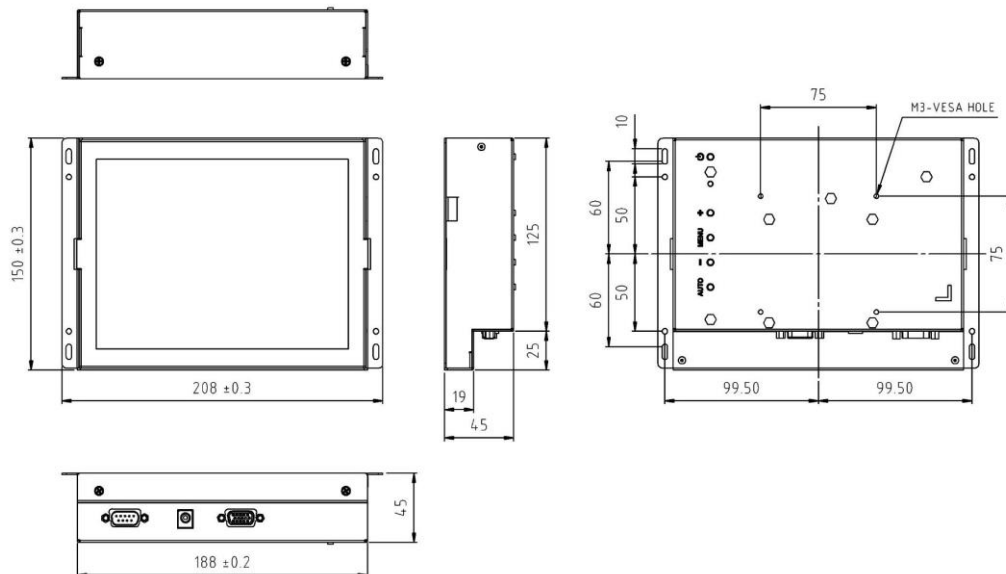

Introduction

The ODP-0880 embedded open frame display monitor offers a standard 8" TFT LCD screen supporting 800 x 600 pixels, a sturdy and ready to mount metal chassis, an optional 5 wire resistive touch screen. Each of the monitors come complete with signal input cables, an OSD control, and a power supply making it to ready to install into the end application. The ODP-0880 is specially designed for commercial and industrial applications. It provides system resellers and solution integrators a wide choice of added value for their products, such as retail or ticketing kiosks, ATM, arcade games, vending machines, industrial equipment and instrumentation.

Specifications

Model No.	ODP-0880
Construction	Steel Chassis
Display	8" Color Active TFT Flat Panel Display
Luminance	400 cd/m2 (Typ.)
Viewing Angle(H/V)	140/120
Resolution	800 x 600, 16.7M colors
Pixel Pitch	0.0675 X 0.2025 mm
Backlight Lifetime	LED Backlight, 20,000 Hrs
OSD Controls	Automatic Screen, Setup (OSD), Brightness, Contrast, Horizontal/Vertical Position, Color Temperature
SYSTEM I/O	VGA x 1; 12 VDC Jack x 1; COM x 1
External Power Adapter	DC 12V, with External AC-DC Adapter (100-240V)
Optional Touch Screen	5 Wire resistive touch screen with RS232 Interface
Dimensions (WxDxH)	208mm x 150mm x 45mm
Operating Temperature	0 ~ 50°C
Storage Temperature	-10 ~ 60°C
Relative Humidity	20~80%, non-condensing
Certification	CE
Vibration	2G peak, 5~500Hz (Random)
Shock	15G peak acceleration (11 msec. Duration)

Dimensions Drawing

Ordering Information

ODP-0800	8" Open Frame Display Monitor
ODP-0800T	8" Open Frame Display Monitor with 5 Wire resistive Touch Screen

Note: All specifications and photos are subject to change without prior notice.